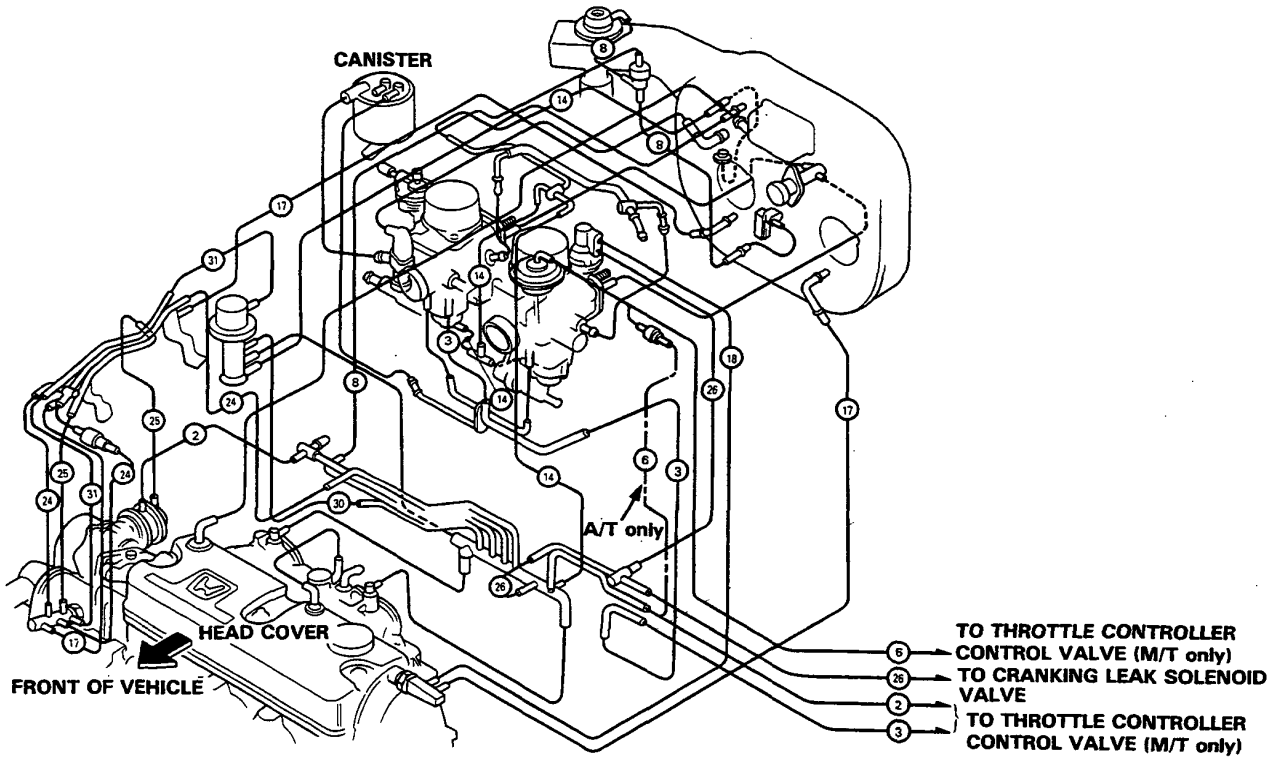

(cont'd)

System Description

Vacuum Connections (cont'd)

[KY model]

[KE model]

(cont'd)

System Description

Vacuum Connections (cont'd)

[KT model]

[KX, KS, KZ model]

- ① MANIFOLD ABSOLUTE PRESSURE (MAP) SENSOR
- ② EACV
- ③ VACUUM SWITCH
- ④ CRANKING LEAK SOLENOID VALVE
- ⑤ IDLE BOOST THROTTLE CONTROLLER
- ⑥ A/C IDLE BOOST SOLENOID VALVE
- ⑦ AIR BLEED VALVE A
- ⑧ AIR BLEED VALVE B
- ⑨ AIR CONTROL DIAPHRAGM
- ⑩ INTAKE AIR TEMPERATURE (TA) SENSOR
- ⑪ AIR LEAK SOLENOID VALVE
- ⑫ INNER VENT SOLENOID VALVE
- ⑬ AIR VENT CUT-OFF SOLENOID VALVE
- ⑭ CANISTER
- ⑮ TWO-WAY VALVE
- ⑯ CHOKE OPENER
- ⑰ VACUUM PISTON CONTROL VALVE
- ⑱ THROTTLE CONTROLLER
- ⑲ THERMOWAX VALVE
- ⑳ SILENCER