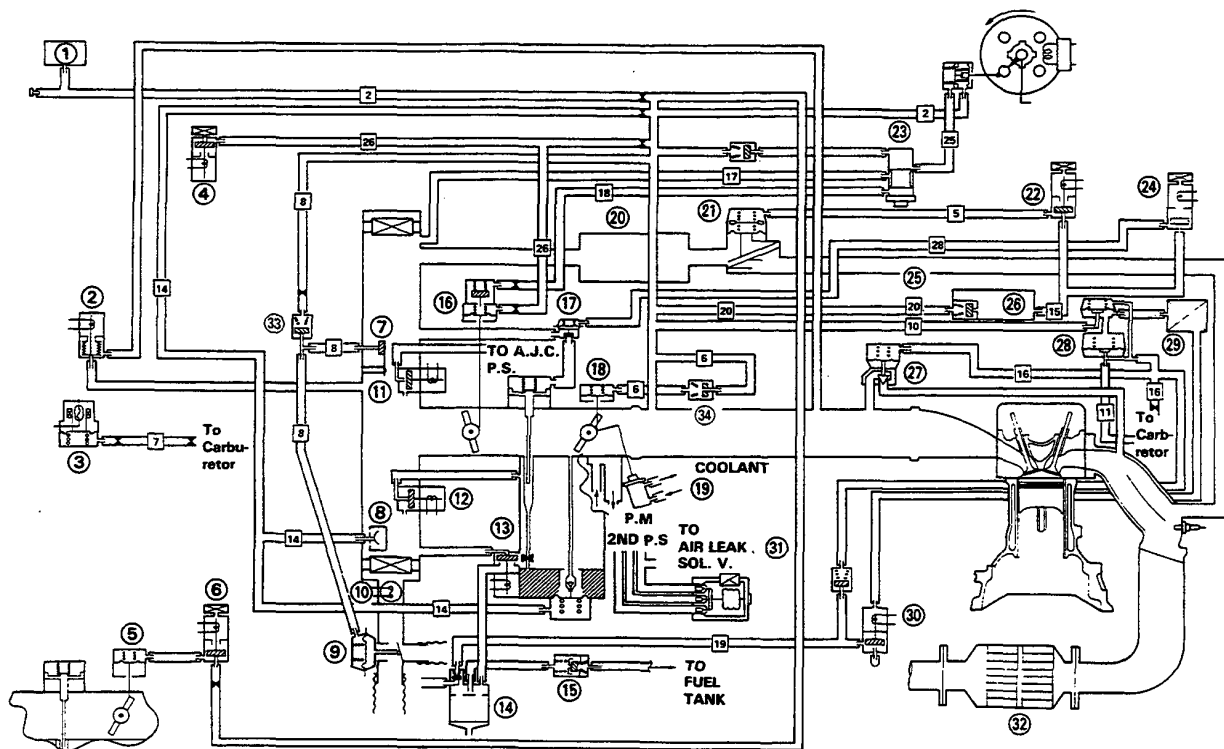

(cont'd)

System Description

Vacuum Connections (cont'd)

[KY model]

[KE model]

(cont'd)

System Description

Vacuum Connections (cont'd)

[KT model]

[KX, KS, KZ model]

- ① MANIFOLD ABSOLUTE PRESSURE (MAP) SENSOR
- ② EACV
- ③ VACUUM SWITCH
- ④ CRANKING LEAK SOLENOID VALVE
- ⑤ IDLE BOOST THROTTLE CONTROLLER
- ⑥ A/C IDLE BOOST SOLENOID VALVE
- ⑦ AIR BLEED VALVE A
- ⑧ AIR BLEED VALVE B
- ⑨ AIR CONTROL DIAPHRAGM
- ⑩ INTAKE AIR TEMPERATURE (TA) SENSOR
- ⑪ AIR LEAK SOLENOID VALVE
- ⑫ INNER VENT SOLENOID VALVE
- ⑬ AIR VENT CUT-OFF SOLENOID VALVE
- ⑭ CANISTER
- ⑮ TWO-WAY VALVE
- ⑯ CHOKE OPENER
- ⑰ VACUUM PISTON CONTROL VALVE
- ⑱ THROTTLE CONTROLLER
- ⑲ THERMOWAX VALVE
- ⑳ SILENCER

- ㉑ AIR SUCTION VALVE
- ㉒ AIR SUCTION CONTROL SOLENOID VALVE
- ㉓ THERMOVALVE
- ㉔ VACUUM PISTON CONTROL SOLENOID VALVE
- ㉕ CHECK VALVE C
- ㉖ AIR CHAMBER
- ㉗ EGR VALVE
- ㉘ EGR CONTROL VALVE
- ㉙ AIR FILTER
- ㉚ PURGE CUT-OFF SOLENOID VALVE
- ㉛ AIR JET CONTROLLER
- ㉜ CATALYTIC CONVERTER
- ㉝ CHECK VALVE A
- ㉞ CHECK VALVE C

System Description

Vacuum Connections (cont'd)

[KY, KT model]

- | | |
|--------------------------------|-------------------------------------|
| ① CRANKING LEAK SOLENOID VALVE | ⑨ THROTTLE CONTROLLER CONTROL VALVE |
| ② AIR BLEED VALVE A | ⑩ THROTTLE CONTROLLER |
| ③ AIR CONTROL DIAPHRAGM | ⑪ CHECK VALVE C |
| ④ THERMOVALVE | ⑫ CHECK VALVE A |
| ⑤ CANISTER | ⑬ INNER VENT SOLENOID VALVE |
| ⑥ THERMOWAX VALVE | ⑭ AIR VENT CUT-OFF SOLENOID VALVE |
| ⑦ ANTI-AFTERBURN VALVE | ⑮ A/C IDLE BOOST SOLENOID VALVE |
| ⑧ THERMOVALVE | ⑯ IDLE BOOST THROTTLE CONTROLLER |
| | ⑰ CHOKE OPENER |