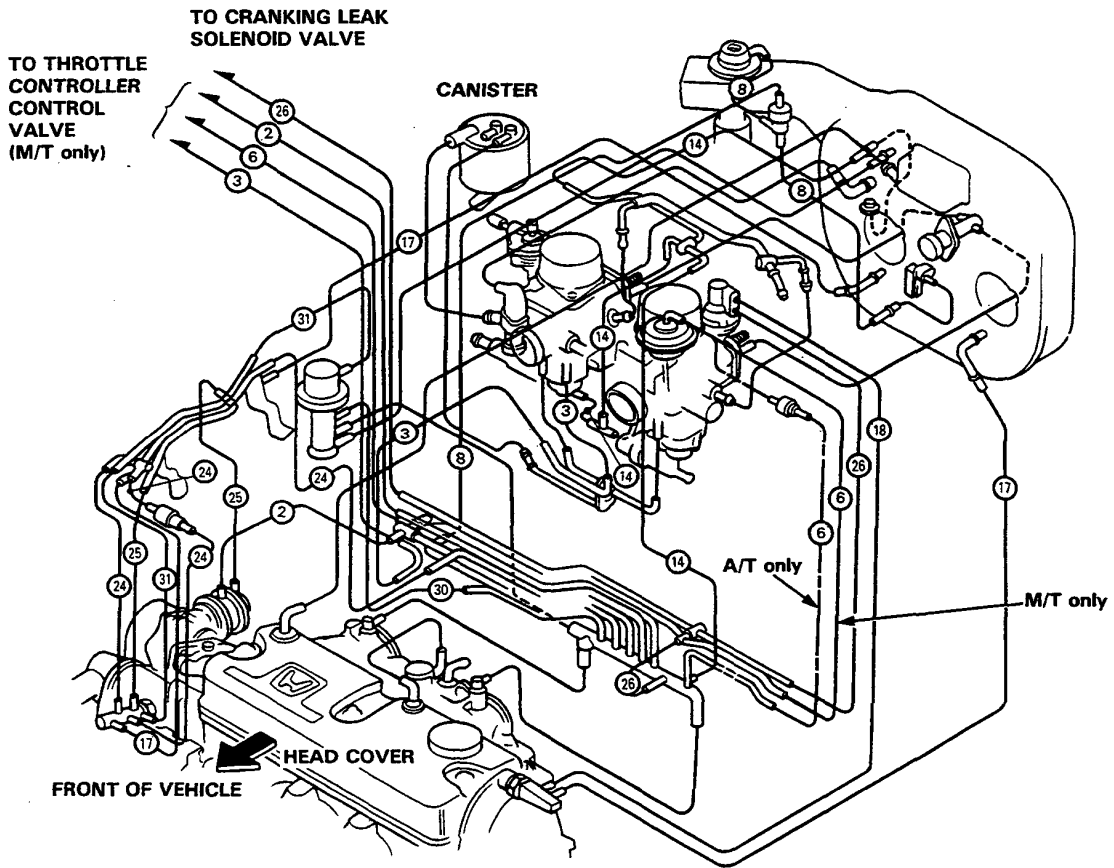

System Description

Vacuum Connections

[KX, KS, KZ model]

(cont'd)

System Description

Vacuum Connections (cont'd)

Control Box

[KF, KG, KW, KB model]

(cont'd)

System Description

Vacuum Connections (cont'd)

[KY model]

[KE model]

(cont'd)

System Description

Vacuum Connections (cont'd)

[KT model]

[KX, KS, KZ model]

- ① MANIFOLD ABSOLUTE PRESSURE (MAP) SENSOR
- ② EACV
- ③ VACUUM SWITCH
- ④ CRANKING LEAK SOLENOID VALVE
- ⑤ IDLE BOOST THROTTLE CONTROLLER
- ⑥ A/C IDLE BOOST SOLENOID VALVE
- ⑦ AIR BLEED VALVE A
- ⑧ AIR BLEED VALVE B
- ⑨ AIR CONTROL DIAPHRAGM
- ⑩ INTAKE AIR TEMPERATURE (TA) SENSOR
- ⑪ AIR LEAK SOLENOID VALVE
- ⑫ INNER VENT SOLENOID VALVE
- ⑬ AIR VENT CUT-OFF SOLENOID VALVE
- ⑭ CANISTER
- ⑮ TWO-WAY VALVE
- ⑯ CHOKE OPENER
- ⑰ VACUUM PISTON CONTROL VALVE
- ⑱ THROTTLE CONTROLLER
- ⑲ THERMOWAX VALVE
- ⑳ SILENCER