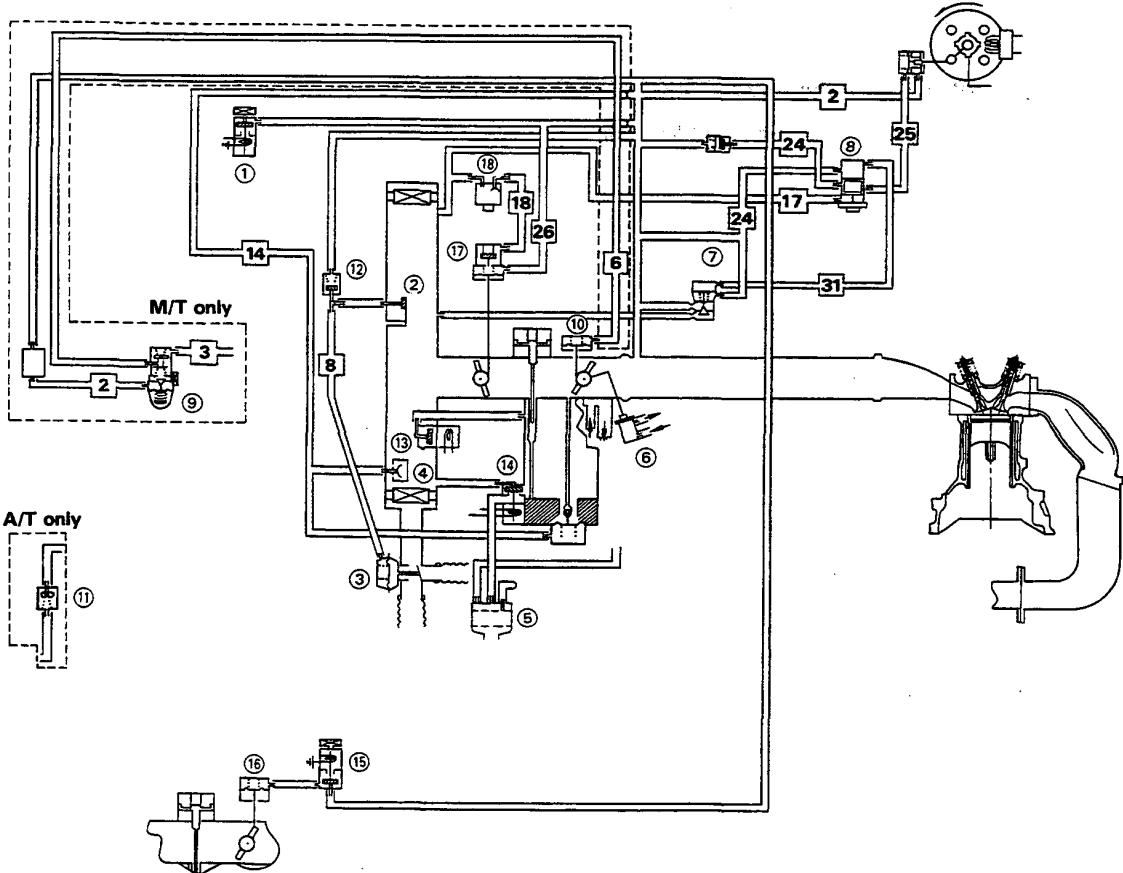

[KF, KG, KW, KB, KE model]

- ① CRANKING LEAK SOLENOID VALVE
- ② AIR LEAK SOLENOID VALVE
- ③ AIR CONTROL DIAPHRAGM
- ④ AIR BLEED VALVE B
- ⑤ CANISTER
- ⑥ THERMOWAX VALVE
- ⑦ ANTI-AFTERBURN VALVE
- ⑧ THERMOVALVE
- ⑨ THROTTLE CONTROLLER CONTROL VALVE

- ⑩ THROTTLE CONTROLLER
- ⑪ CHECK VALVE C
- ⑫ CHECK VALVE A
- ⑬ INNER VENT SOLENOID VALVE
- ⑭ AIR VENT CUT-OFF SOLENOID VALVE
- ⑮ A/C IDLE BOOST SOLENOID VALVE
- ⑯ IDLE BOOST SOLENOID VALVE
- ⑰ CHOKE OPENER
- ⑱ THERMOVALVE