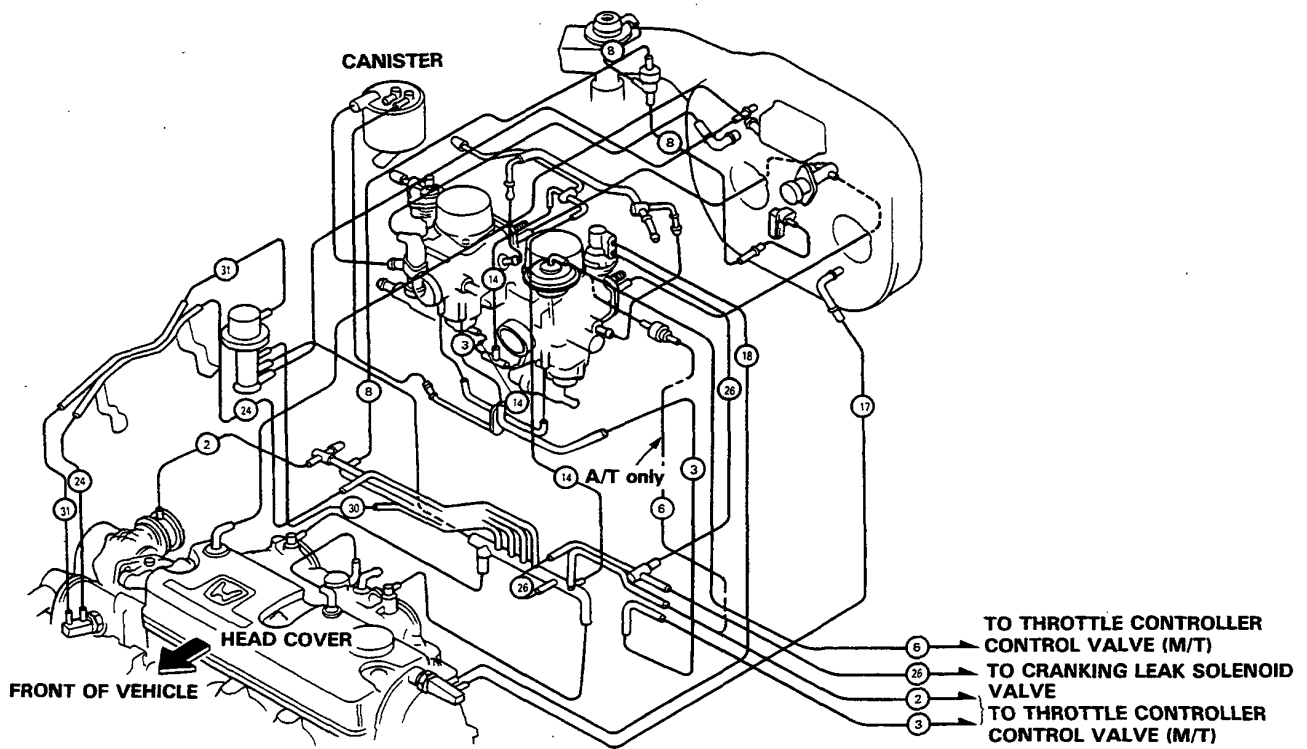

(cont'd)

System Description

Vacuum Connections (cont'd)

[KY model]

[KE model]

(cont'd)

System Description

Vacuum Connections (cont'd)

[KT model]

[KX, KS, KZ model]

- ① MANIFOLD ABSOLUTE PRESSURE (MAP) SENSOR
- ② EACV
- ③ VACUUM SWITCH
- ④ CRANKING LEAK SOLENOID VALVE
- ⑤ IDLE BOOST THROTTLE CONTROLLER
- ⑥ A/C IDLE BOOST SOLENOID VALVE
- ⑦ AIR BLEED VALVE A
- ⑧ AIR BLEED VALVE B
- ⑨ AIR CONTROL DIAPHRAGM
- ⑩ INTAKE AIR TEMPERATURE (TA) SENSOR
- ⑪ AIR LEAK SOLENOID VALVE
- ⑫ INNER VENT SOLENOID VALVE
- ⑬ AIR VENT CUT-OFF SOLENOID VALVE
- ⑭ CANISTER
- ⑮ TWO-WAY VALVE
- ⑯ CHOKE OPENER
- ⑰ VACUUM PISTON CONTROL VALVE
- ⑱ THROTTLE CONTROLLER
- ⑲ THERMOWAX VALVE
- ⑳ SILENCER