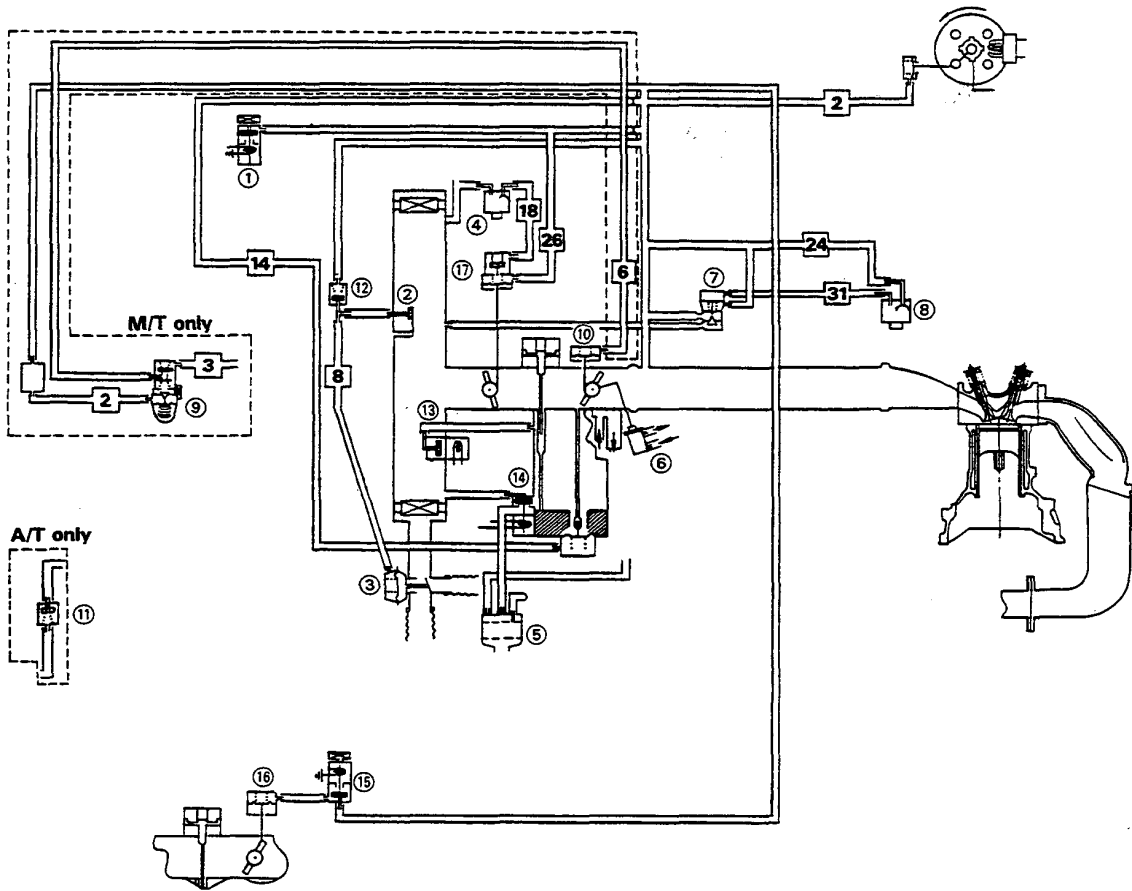

[KT model]

[KX, KS, KZ model]

- ① MANIFOLD ABSOLUTE PRESSURE (MAP) SENSOR
- ② EACV
- ③ VACUUM SWITCH
- ④ CRANKING LEAK SOLENOID VALVE
- ⑤ IDLE BOOST THROTTLE CONTROLLER
- ⑥ A/C IDLE BOOST SOLENOID VALVE
- ⑦ AIR BLEED VALVE A
- ⑧ AIR BLEED VALVE B
- ⑨ AIR CONTROL DIAPHRAGM
- ⑩ INTAKE AIR TEMPERATURE (TA) SENSOR
- ⑪ AIR LEAK SOLENOID VALVE
- ⑫ INNER VENT SOLENOID VALVE
- ⑬ AIR VENT CUT-OFF SOLENOID VALVE
- ⑭ CANISTER
- ⑮ TWO-WAY VALVE
- ⑯ CHOKE OPENER
- ⑰ VACUUM PISTON CONTROL VALVE
- ⑱ THROTTLE CONTROLLER
- ⑲ THERMOWAX VALVE
- ⑳ SILENCER

- ㉑ AIR SUCTION VALVE
- ㉒ AIR SUCTION CONTROL SOLENOID VALVE
- ㉓ THERMOVALVE
- ㉔ VACUUM PISTON CONTROL SOLENOID VALVE
- ㉕ CHECK VALVE C
- ㉖ AIR CHAMBER
- ㉗ EGR VALVE
- ㉘ EGR CONTROL VALVE
- ㉙ AIR FILTER
- ㉚ PURGE CUT-OFF SOLENOID VALVE
- ㉛ AIR JET CONTROLLER
- ㉜ CATALYTIC CONVERTER
- ㉝ CHECK VALVE A
- ㉞ CHECK VALVE C

System Description

Vacuum Connections (cont'd)

[KY, KT model]

- | | |
|--------------------------------|-------------------------------------|
| ① CRANKING LEAK SOLENOID VALVE | ⑨ THROTTLE CONTROLLER CONTROL VALVE |
| ② AIR BLEED VALVE A | ⑩ THROTTLE CONTROLLER |
| ③ AIR CONTROL DIAPHRAGM | ⑪ CHECK VALVE C |
| ④ THERMOVALVE | ⑫ CHECK VALVE A |
| ⑤ CANISTER | ⑬ INNER VENT SOLENOID VALVE |
| ⑥ THERMOWAX VALVE | ⑭ AIR VENT CUT-OFF SOLENOID VALVE |
| ⑦ ANTI-AFTERBURN VALVE | ⑮ A/C IDLE BOOST SOLENOID VALVE |
| ⑧ THERMOVALVE | ⑯ IDLE BOOST THROTTLE CONTROLLER |
| | ⑰ CHOKE OPENER |