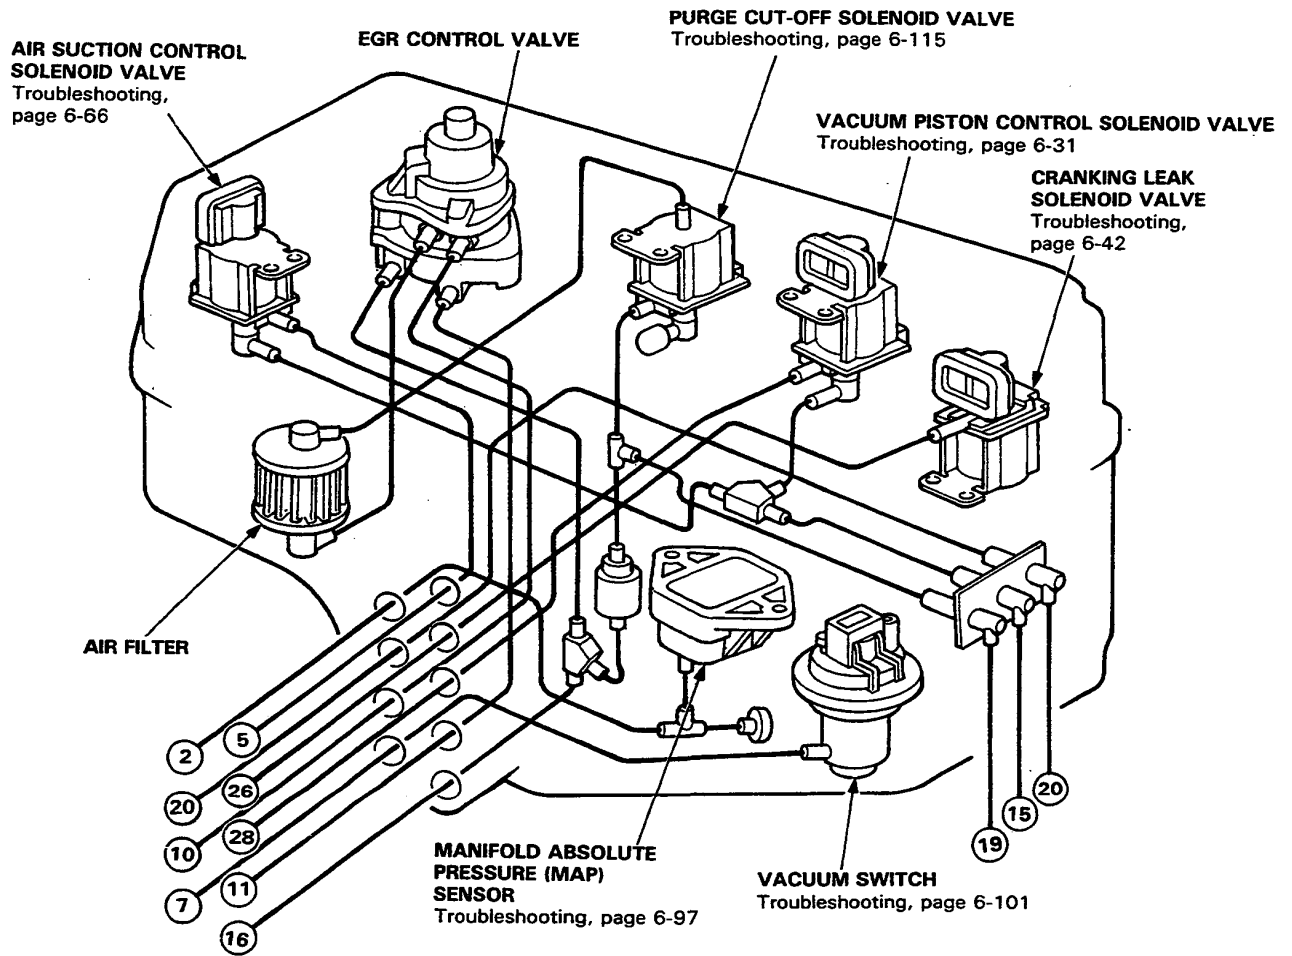

System Description

Vacuum Connections

[KX, KS, KZ model]

(cont'd)

System Description

Vacuum Connections (cont'd)

Control Box

[KF, KG, KW, KB model]

(cont'd)

System Description

Vacuum Connections (cont'd)

[KY model]

[KE model]

(cont'd)

System Description

Vacuum Connections (cont'd)

[KT model]

[KX, KS, KZ model]

- ① MANIFOLD ABSOLUTE PRESSURE (MAP) SENSOR
- ② EACV
- ③ VACUUM SWITCH
- ④ CRANKING LEAK SOLENOID VALVE
- ⑤ IDLE BOOST THROTTLE CONTROLLER
- ⑥ A/C IDLE BOOST SOLENOID VALVE
- ⑦ AIR BLEED VALVE A
- ⑧ AIR BLEED VALVE B
- ⑨ AIR CONTROL DIAPHRAGM
- ⑩ INTAKE AIR TEMPERATURE (TA) SENSOR
- ⑪ AIR LEAK SOLENOID VALVE
- ⑫ INNER VENT SOLENOID VALVE
- ⑬ AIR VENT CUT-OFF SOLENOID VALVE
- ⑭ CANISTER
- ⑮ TWO-WAY VALVE
- ⑯ CHOKE OPENER
- ⑰ VACUUM PISTON CONTROL VALVE
- ⑱ THROTTLE CONTROLLER
- ⑲ THERMOWAX VALVE
- ⑳ SILENCER

- ㉑ AIR SUCTION VALVE
- ㉒ AIR SUCTION CONTROL SOLENOID VALVE
- ㉓ THERMOVALVE
- ㉔ VACUUM PISTON CONTROL SOLENOID VALVE
- ㉕ CHECK VALVE C
- ㉖ AIR CHAMBER
- ㉗ EGR VALVE
- ㉘ EGR CONTROL VALVE
- ㉙ AIR FILTER
- ㉚ PURGE CUT-OFF SOLENOID VALVE
- ㉛ AIR JET CONTROLLER
- ㉜ CATALYTIC CONVERTER
- ㉝ CHECK VALVE A
- ㉞ CHECK VALVE C