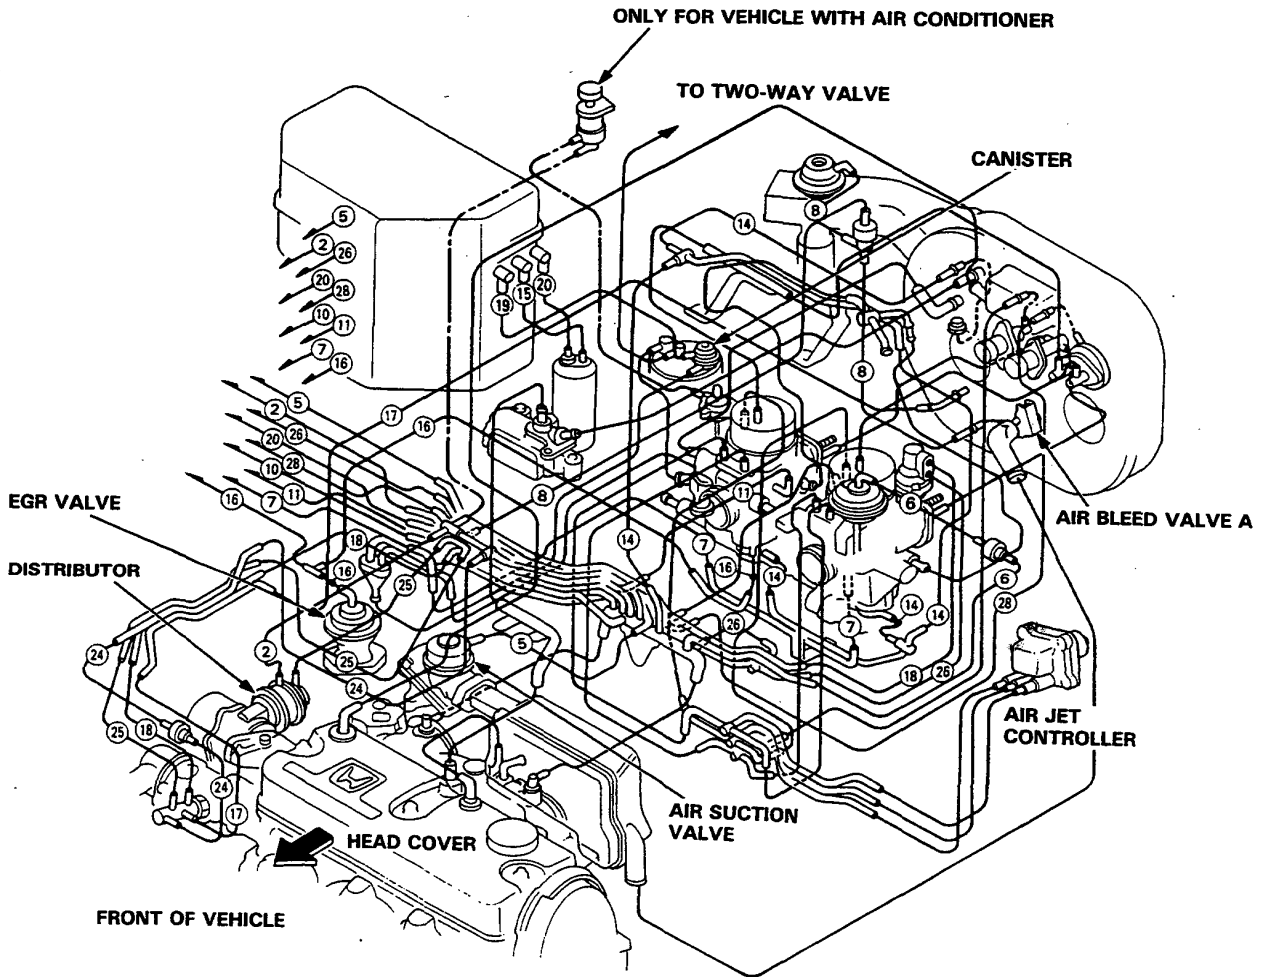

System Description

Vacuum Connections

[KX, KS, KZ model]

(cont'd)

System Description

Vacuum Connections (cont'd)

Control Box

[KF, KG, KW, KB model]

(cont'd)

System Description

Vacuum Connections (cont'd)

[KY model]

[KE model]

(cont'd)

System Description

Vacuum Connections (cont'd)

[KT model]

[KX, KS, KZ model]

- ① MANIFOLD ABSOLUTE PRESSURE (MAP) SENSOR
- ② EACV
- ③ VACUUM SWITCH
- ④ CRANKING LEAK SOLENOID VALVE
- ⑤ IDLE BOOST THROTTLE CONTROLLER
- ⑥ A/C IDLE BOOST SOLENOID VALVE
- ⑦ AIR BLEED VALVE A
- ⑧ AIR BLEED VALVE B
- ⑨ AIR CONTROL DIAPHRAGM
- ⑩ INTAKE AIR TEMPERATURE (TA) SENSOR
- ⑪ AIR LEAK SOLENOID VALVE
- ⑫ INNER VENT SOLENOID VALVE
- ⑬ AIR VENT CUT-OFF SOLENOID VALVE
- ⑭ CANISTER
- ⑮ TWO-WAY VALVE
- ⑯ CHOKE OPENER
- ⑰ VACUUM PISTON CONTROL VALVE
- ⑱ THROTTLE CONTROLLER
- ⑲ THERMOWAX VALVE
- ⑳ SILENCER