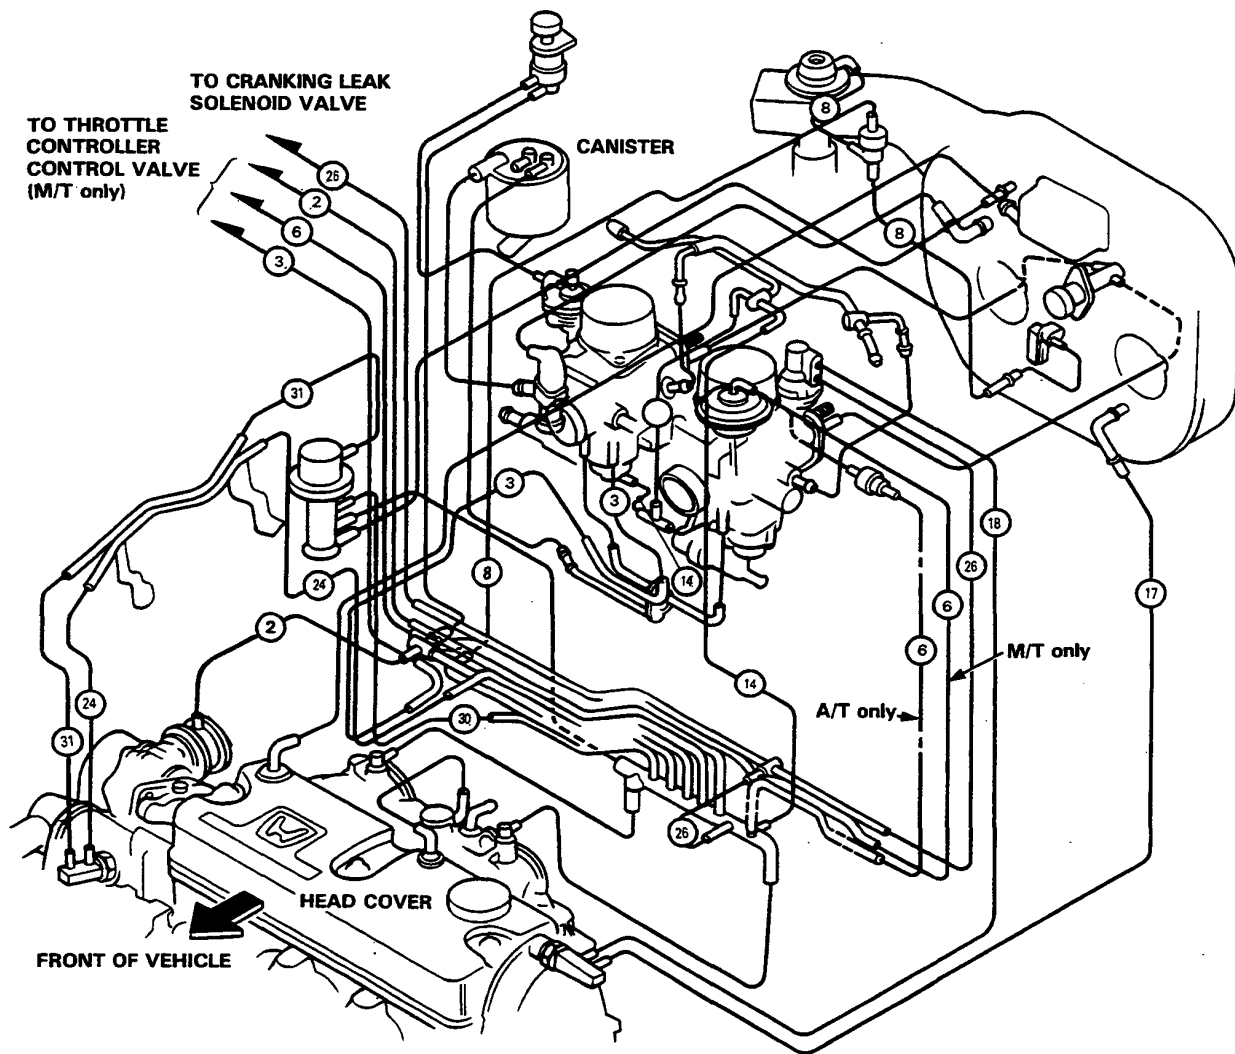

System Description

Vacuum Connections

[KX, KS, KZ model]

(cont'd)

System Description

Vacuum Connections (cont'd)

Control Box

[KF, KG, KW, KB model]

(cont'd)

System Description

Vacuum Connections (cont'd)

[KY model]

[KE model]

(cont'd)

System Description

Vacuum Connections (cont'd)

[KT model]

[KX, KS, KZ model]

- ① MANIFOLD ABSOLUTE PRESSURE (MAP) SENSOR
- ② EACV
- ③ VACUUM SWITCH
- ④ CRANKING LEAK SOLENOID VALVE
- ⑤ IDLE BOOST THROTTLE CONTROLLER
- ⑥ A/C IDLE BOOST SOLENOID VALVE
- ⑦ AIR BLEED VALVE A
- ⑧ AIR BLEED VALVE B
- ⑨ AIR CONTROL DIAPHRAGM
- ⑩ INTAKE AIR TEMPERATURE (TA) SENSOR
- ⑪ AIR LEAK SOLENOID VALVE
- ⑫ INNER VENT SOLENOID VALVE
- ⑬ AIR VENT CUT-OFF SOLENOID VALVE
- ⑭ CANISTER
- ⑮ TWO-WAY VALVE
- ⑯ CHOKE OPENER
- ⑰ VACUUM PISTON CONTROL VALVE
- ⑱ THROTTLE CONTROLLER
- ⑲ THERMOWAX VALVE
- ⑳ SILENCER

System Description

Vacuum Connections (cont'd)

[KY, KT model]

- | | |
|--------------------------------|-------------------------------------|
| ① CRANKING LEAK SOLENOID VALVE | ⑨ THROTTLE CONTROLLER CONTROL VALVE |
| ② AIR BLEED VALVE A | ⑩ THROTTLE CONTROLLER |
| ③ AIR CONTROL DIAPHRAGM | ⑪ CHECK VALVE C |
| ④ THERMOVALVE | ⑫ CHECK VALVE A |
| ⑤ CANISTER | ⑬ INNER VENT SOLENOID VALVE |
| ⑥ THERMOWAX VALVE | ⑭ AIR VENT CUT-OFF SOLENOID VALVE |
| ⑦ ANTI-AFTERBURN VALVE | ⑮ A/C IDLE BOOST SOLENOID VALVE |
| ⑧ THERMOVALVE | ⑯ IDLE BOOST THROTTLE CONTROLLER |
| | ⑰ CHOKE OPENER |