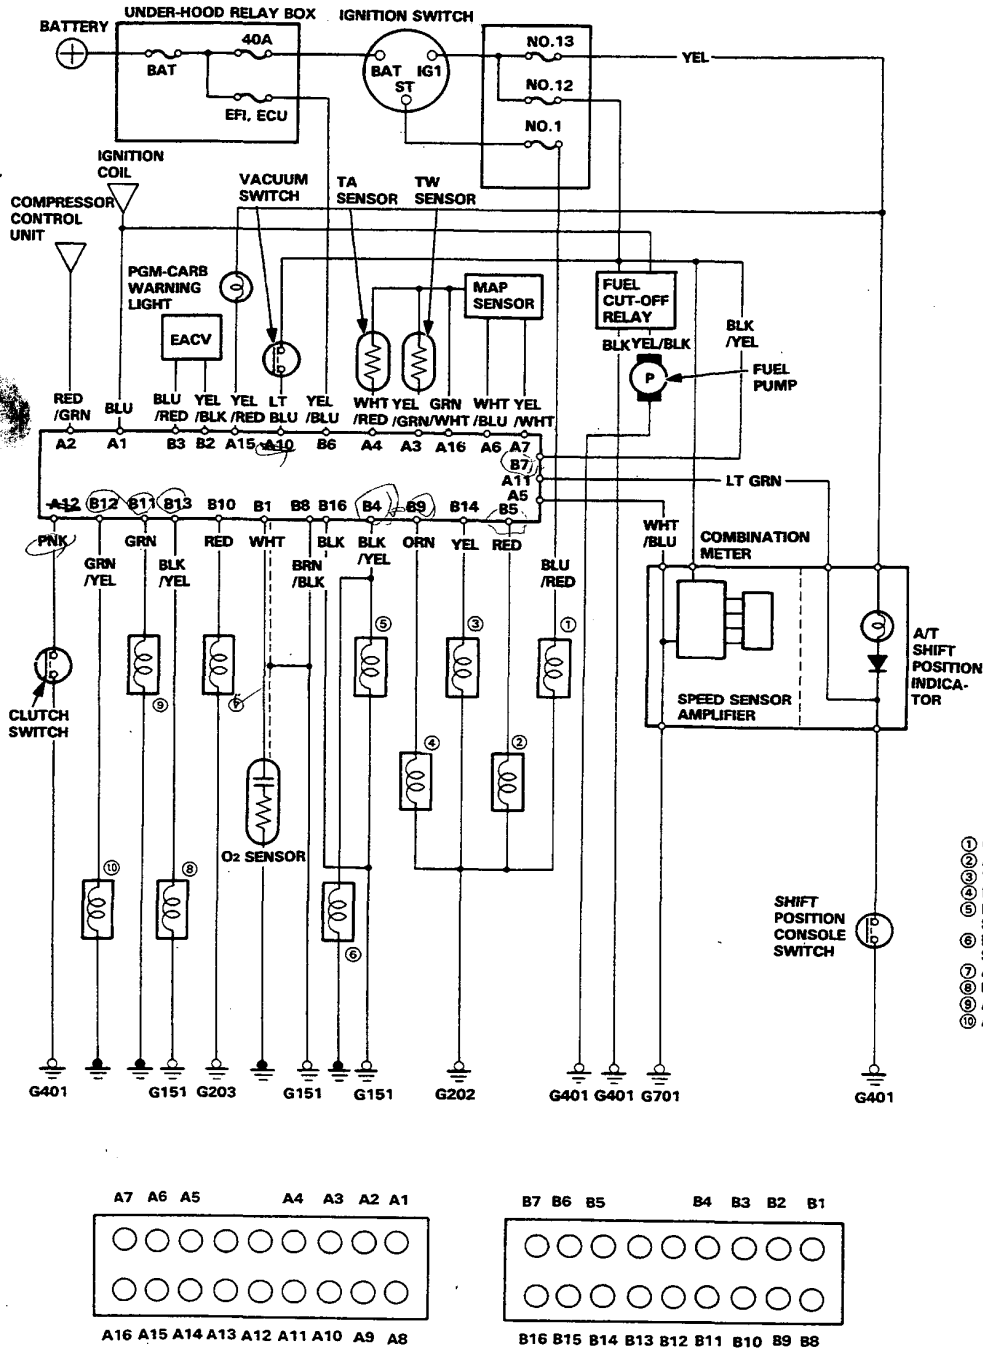

System Description

Electrical Connections

[KX, KS, KZ model]

- ① CRANKING LEAK SOLENOID VALVE
- ② AIR SUCTION CONTROL SOLENOID VALVE
- ③ VACUUM PISTON CONTROL SOLENOID VALVE
- ④ PURGE CUT-OFF SOLENOID VALVE
- ⑤ PRIMARY SLOW MIXTURE CUT-OFF SOLENOID VALVE (LEFT)
- ⑥ PRIMARY SLOW MIXTURE CUT-OFF SOLENOID VALVE (RIGHT)
- ⑦ A/C IDLE BOOST SOLENOID VALVE
- ⑧ INNER VENT SOLENOID VALVE
- ⑨ AIR LEAK SOLENOID VALVE
- ⑩ AIR VENT CUT-OFF SOLENOID VALVE

[Except KX, KS, KZ model]